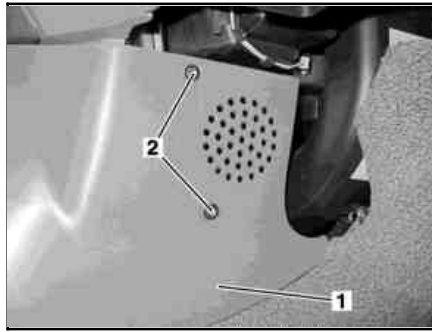

S68.20-4508-01

S68.20-4509-01

S68.20-4510-01

Shown on model 639 with center console with stowage compartment code FF1

1 Center console

2 Bolts

☒ ☒	Remove/Install		
1	Unscrew right and left bolts (2).		
2	Remove center console (1) toward rear (arrow)	☒ Long wedge	<a href="#">*115589035900</a>
3	Install in the reverse order	i Check mounting clips for damage and replace if necessary	