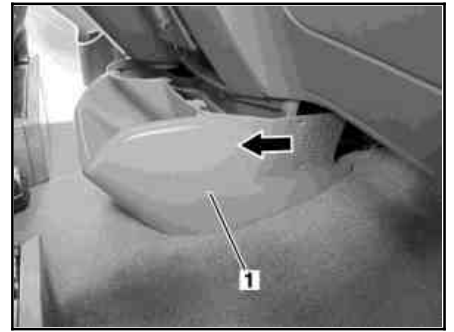

S68.20-4508-01

S68.20-4509-01

S68.20-4510-01

Shown on model 639 with center console with stowage compartment code FF1

1 Center console

2 Bolts

☒ ☒	Remove/Install		
1	Unscrew right and left bolts (2).		
2	Remove center console (1) toward rear (arrow)	☒ Long wedge	<a href="#">*115589035900</a>
3	Install in the reverse order	i Check mounting clips for damage and replace if necessary	